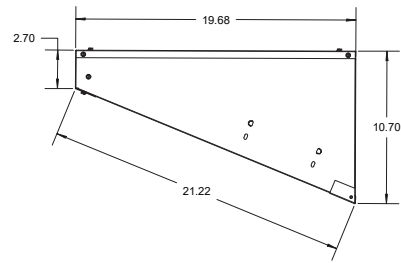

ENCLOSURE FILTER BOX FOR IAQ RATED FILTERS
SINGLE FILTER FOR SIZE 18-30HX AND 9EHX01,9EHX02
PART NUMBER
1000-1

DOUBLE FILTER FOR SIZE 31-37HX AND 9EHX03,9EHX04
PART NUMBER
1000-2

Note: Add 0.38 static with MERV13 Filter vs 0.30 static with MERV11 Filter (2" Filter)