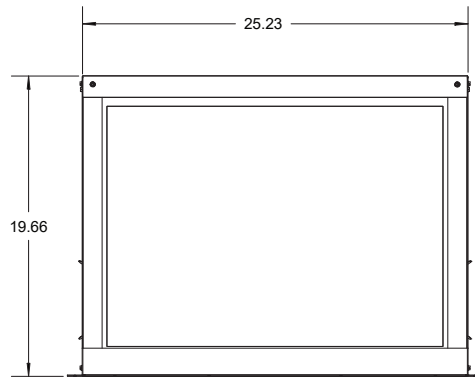

ENCLOSURE FILTER BOX FOR IAQ RATED FILTERS
SINGLE FILTER FOR SIZE 18-30HX AND 9EHX01,9EHX02
PART NUMBER
1000-1

DOUBLE FILTER FOR SIZE 31-37HX AND 9EHX03,9EHX04
PART NUMBER
1000-2

Note: Add 0.38 static with MERV13 Filter vs 0.30 static with MERV11 Filter (2" Filter)