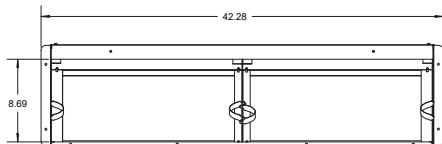

ENCLOSURE FILTER BOX FOR IAQ RATED FILTERS
SINGLE FILTER FOR SIZE 18-30HX AND 9EHX01,9EHX02
PART NUMBER
1000-1

DOUBLE FILTER FOR SIZE 31-37HX AND 9EHX03,9EHX04
PART NUMBER
1000-2

Note: Add 0.38 static with MERV13 Filter vs 0.30 static with MERV11 Filter (2" Filter)