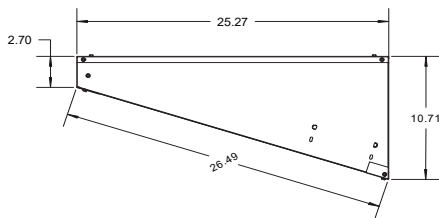

ENCLOSURE FILTER BOX FOR IAQ RATED FILTERS
SINGLE FILTER FOR SIZE 18-30HX AND 9EHX01,9EHX02
PART NUMBER
1000-1

DOUBLE FILTER FOR SIZE 31-37HX AND 9EHX03,9EHX04
PART NUMBER
1000-2

Note: Add 0.38 static with MERV13 Filter vs 0.30 static with MERV11 Filter (2" Filter)