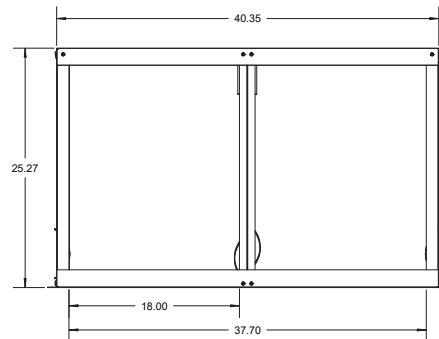

ENCLOSURE FILTER BOX FOR IAQ RATED FILTERS
SINGLE FILTER FOR SIZE 18-30HX AND 9EHX01,9EHX02
PART NUMBER
1000-1

DOUBLE FILTER FOR SIZE 31-37HX AND 9EHX03,9EHX04
PART NUMBER
1000-2

Note: Add 0.38 static with MERV13 Filter vs 0.30 static with MERV11 Filter (2" Filter)