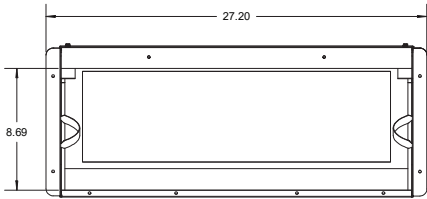

ENCLOSURE FILTER BOX FOR IAQ RATED FILTERS
SINGLE FILTER FOR SIZE 18-30HX AND 9EHX01,9EHX02
PART NUMBER
1000-1

DOUBLE FILTER FOR SIZE 31-37HX AND 9EHX03,9EHX04
PART NUMBER
1000-2

Note: Add 0.38 static with MERV13 Filter vs 0.30 static with MERV11 Filter (2" Filter)